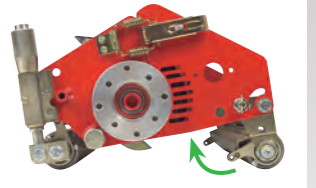

GreenTek

Trusted by the best in the game

ITTEC, s.r.o.
+420 323 616 222
info@ittec.cz

www.ittec.cz

ITTEC
irrigation & turf technologies

TURN YOUR TRIPLEX INTO A TOTAL GREENS MAINTENANCE TOOL

Thatch-Away patented Quick-Lock units with 10 second cassette change

BLADE PROTECTION SYSTEM

Two-position rear roller protects tungsten blade tips when storing and fitting the units

Trusted by the best in the game.

Creating the best greens and playing surfaces needs your knowledge and expertise, but it also needs the right tools to help you nurture, groom and perfect the playing surface.