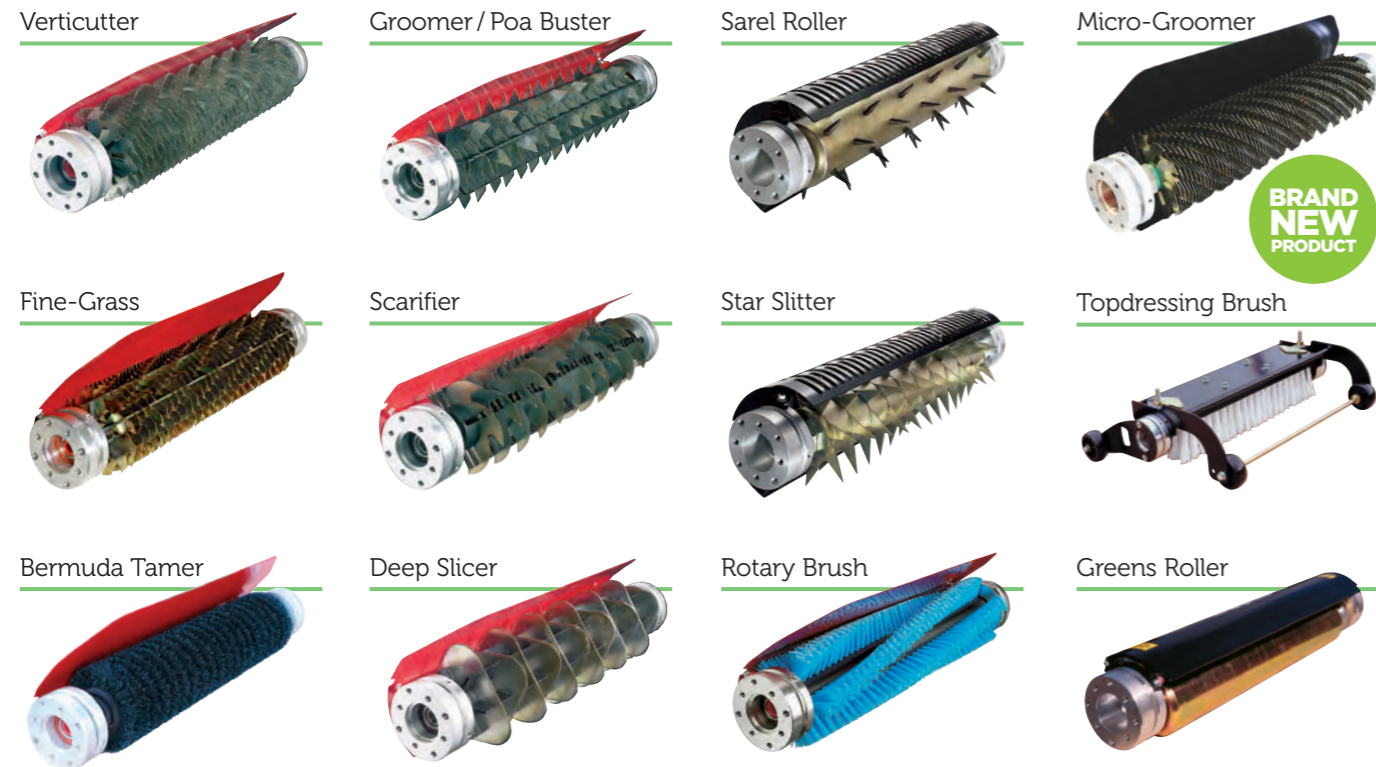

THE WIDEST RANGE OF CASSETTES

Choose the right tools for your parkland, moorland or links turf