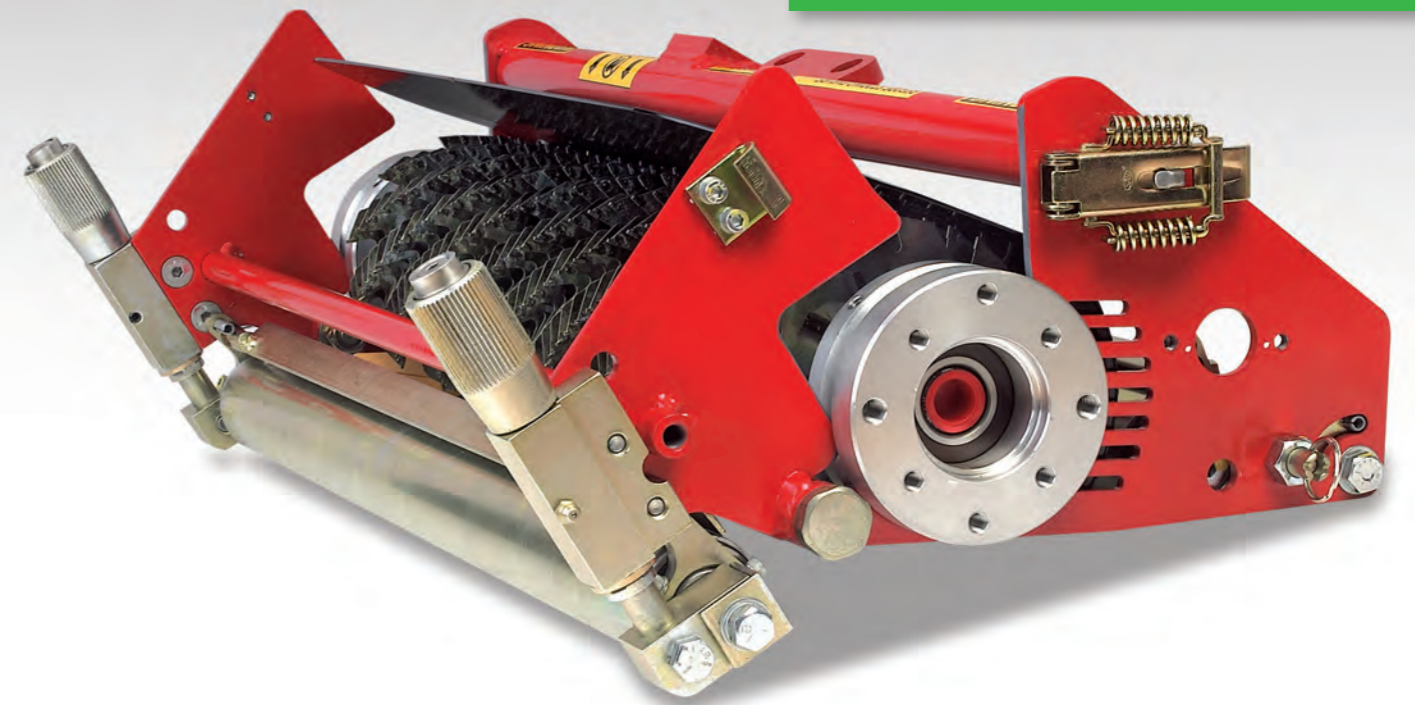

THE WORLD'S NO.1 GREENS CARE SYSTEM

THATCH-AWAY