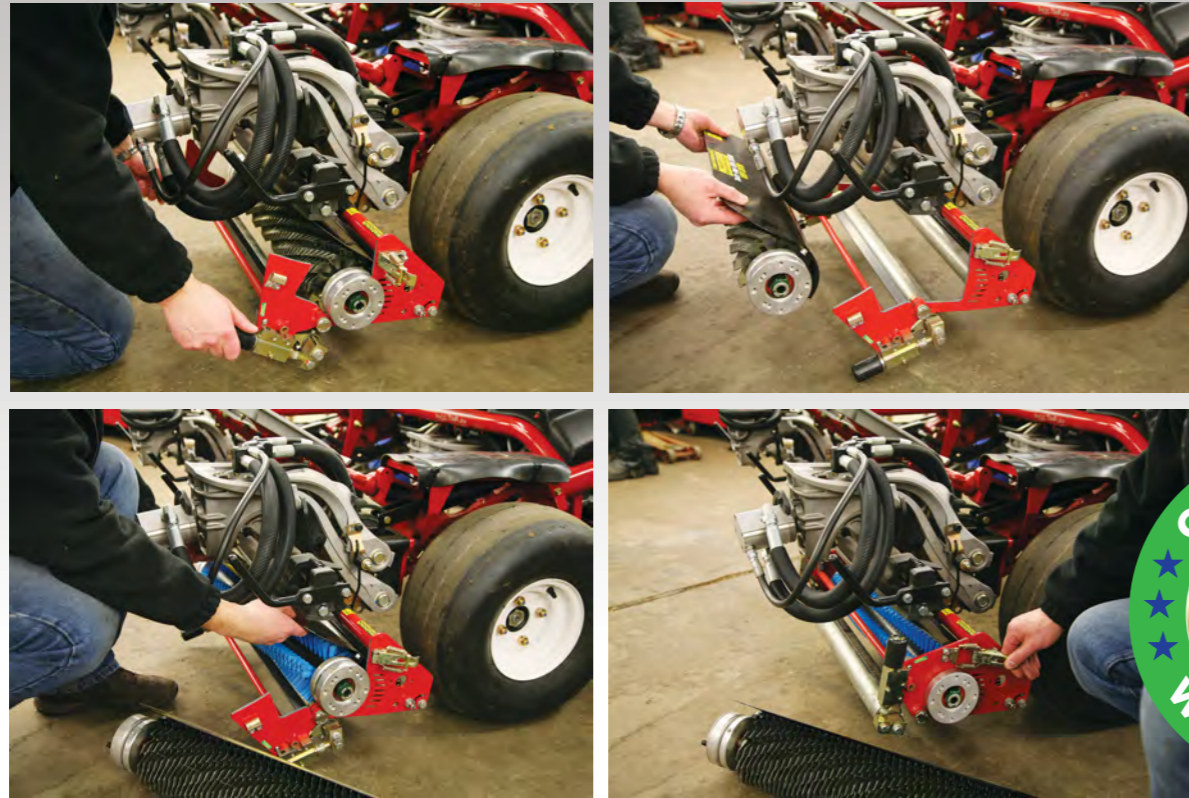

TURN YOUR TRIPLEX INTO A TOTAL GREENS MAINTENANCE TOOL

Thatch-Away patented Quick-Lock units with 10 second cassette change

BLADE PROTECTION SYSTEM

Two-position rear roller protects tungsten blade tips when storing and fitting the units

Trusted by the best in the game.

Creating the best greens and playing surfaces needs your knowledge and expertise, but it also needs the right tools to help you nurture, groom and perfect the playing surface.

Thatch-Away is trusted by the best greenkeepers in the World as a crucial tool in preparing fantastic greens.

90 of the Top 100 courses in the United Kingdom and Ireland* are Thatch-Away users – there's no doubt that Thatch-Away is trusted by the best in the game.