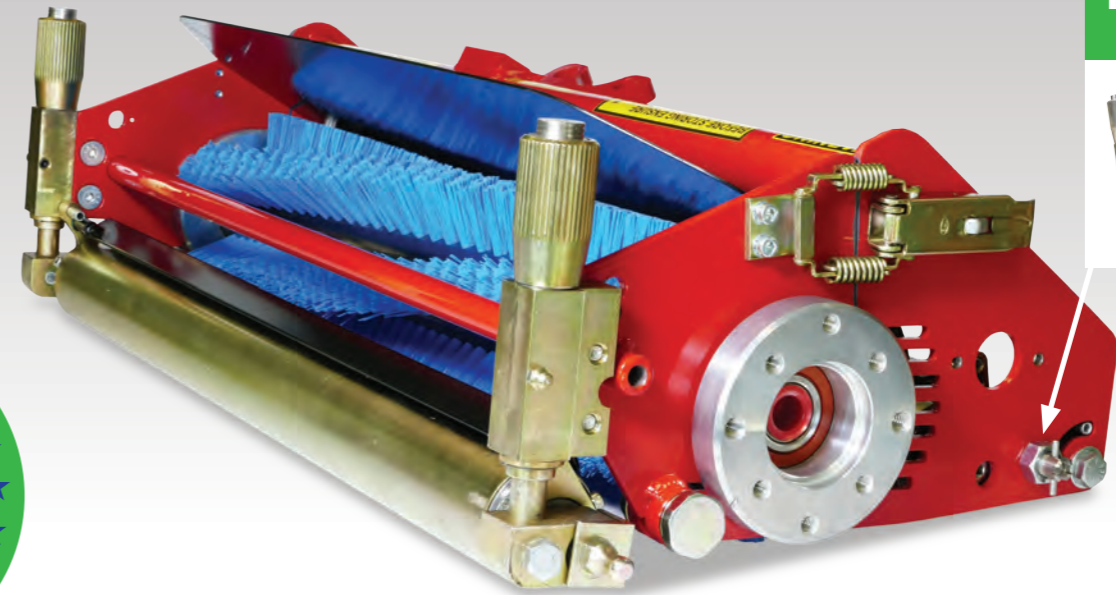

GreenTek

Trusted by the best in the game

ITTEC, s.r.o.
+420 323 616 222
info@ittec.cz

www.ittec.cz

ITTEC
irrigation & turf technologies

TURN YOUR TRIPLEX INTO A TOTAL GREENS MAINTENANCE TOOL

Thatch-Away patented Quick-Lock units with 10 second cassette change

The patented Set-by-Feel micro height adjusters are the ultimate in speed and accuracy. Each quarter turn 'click' adjusts the height of the cut by 0.25mm – so easy that you could do it with your eyes closed.